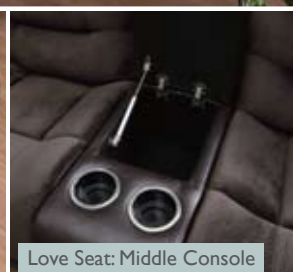

Design it Your way! Match our Elaina collection with this coffee table (#701918).

MOTION

Sofa: Drop Down Console

Sofa: Storage Drawer

Love Seat: Middle Console

Love Seat: Storage Drawer

Features

HIGH BACK FOR MORE SUPPORT